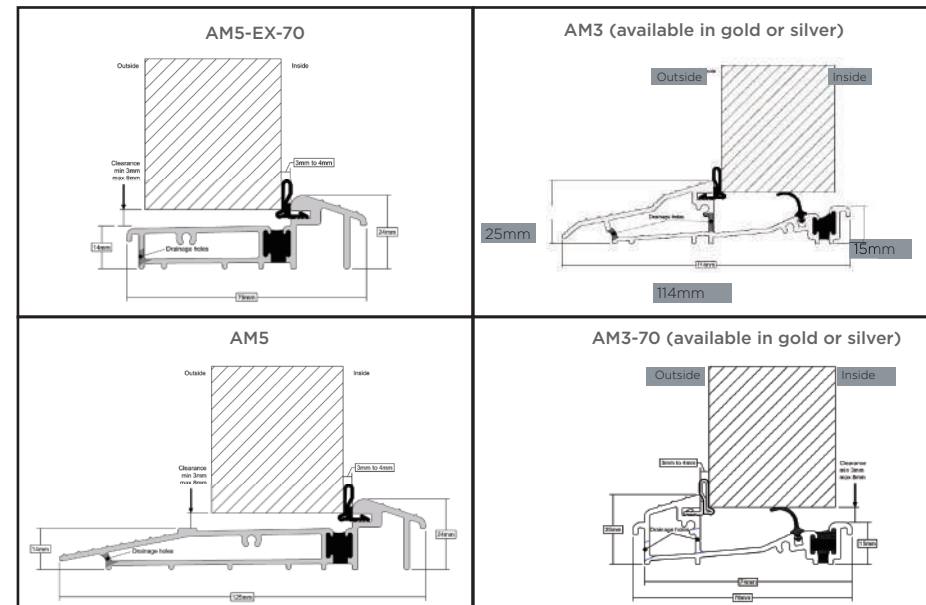

Thresholds

Our six threshold choices include standard uPVC or two aluminium options.