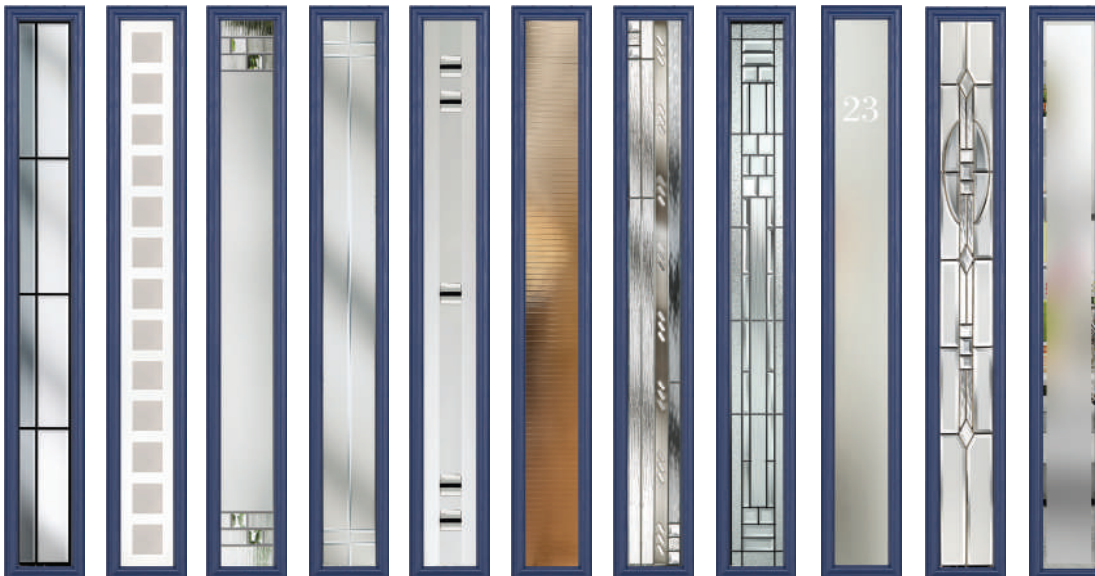

Aurora   Etched Square   Horizon   Linear   Linosa   Masterline   Matrix   New Orleans   Numbers additional designs available   Reflections   Victorian Border