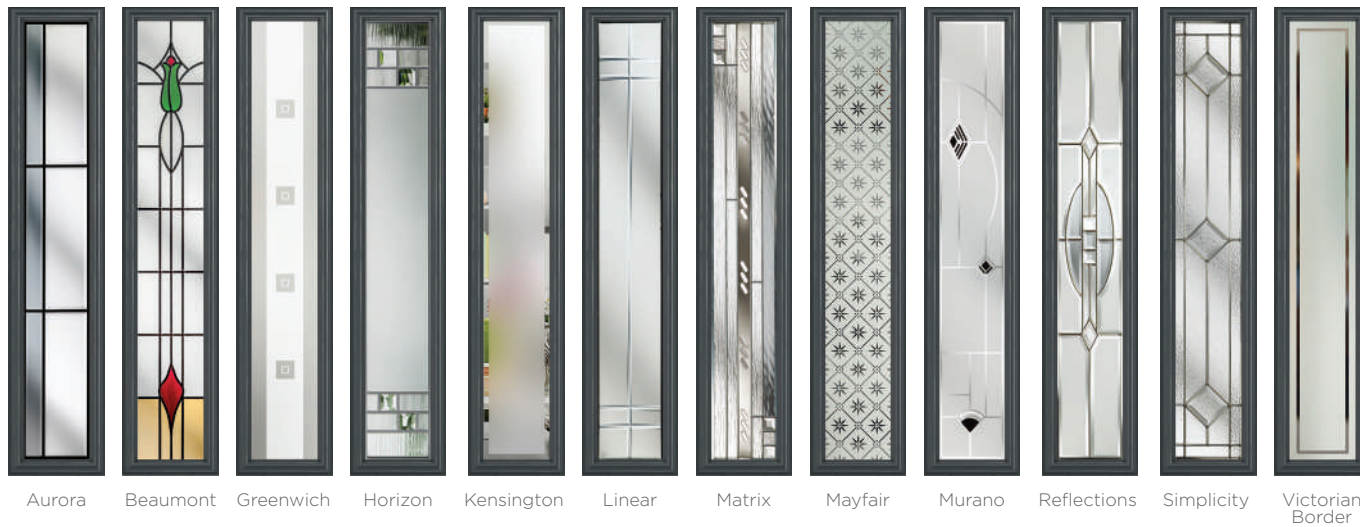

Contemporary Look

This highly-desirable contemporary door style works well with either our standard range of handles or upgrade to our range of stainless-steel bar handles.

12 Decorative Glass Options

Abercorn
Colour - Anthracite Grey
Glass - Matrix
This door is available with or without grooves

Learn more about these styles at compdoor.co.uk 23