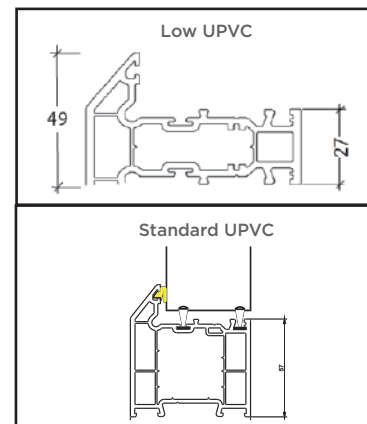

Thresholds

Our six threshold choices include standard uPVC or two aluminium options.