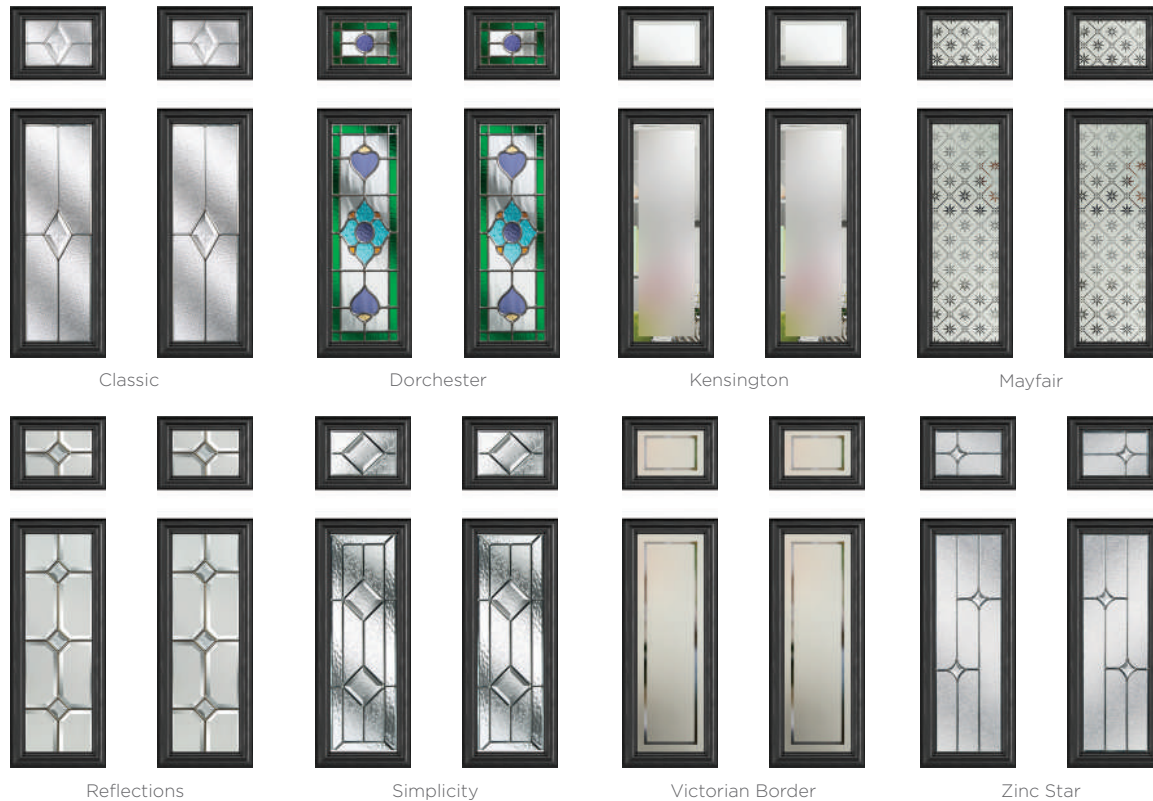

Dorchester

Kensington

Mayfair

Reflections

Simplicity

Victorian Border

Zinc Star

Classic