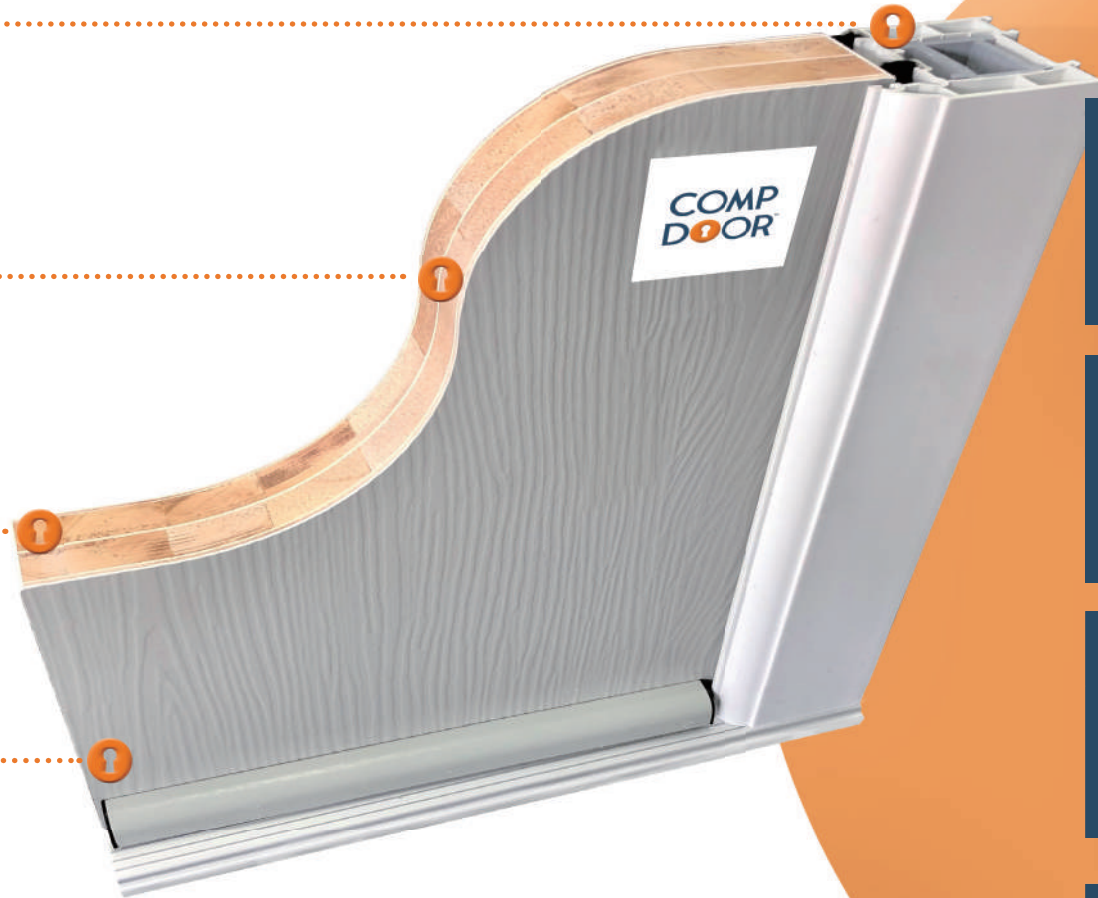

Premium cross-laminated Albasia Falcata timber core that is thermally efficient and offers maximum security.

Advanced InvisiEdge system for a seamless colour edge to the door faces.

Revolutionary, high-performance CoolSkin technology to withstand extreme temperature changes and maintain optimum performance.