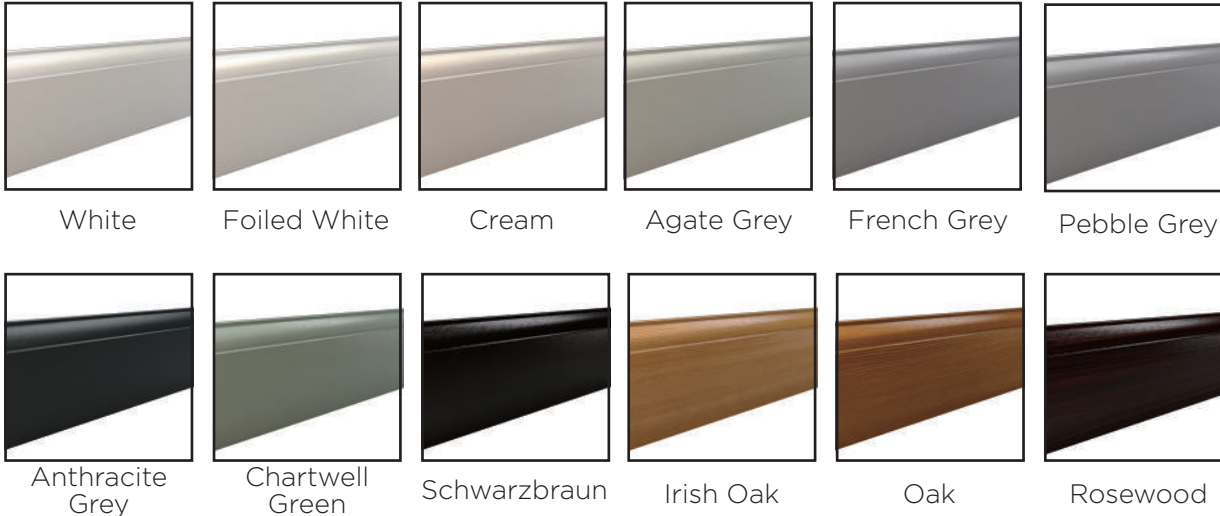

Traditional Range

Available Colours

Pewter Forged Black

Handles

Monkey Tail Noble Regal

Knockers

Handmade Spire Bullring Traditional Knob

Bullring & Traditional knob also available in:

Chrome Gold Antique Black Graphite

Letterplate

Architectural Letterplate

Also available in:

Chrome Gold Antique Black Graphite

BLU™

*316 Marine Grade
Stainless Steel*

Our Coastal range of handle, knocker and letterplate upgrades have been designed for enhanced performance and durability and are arguably the best quality on the market.

The BLU range of suited hardware is made from 316 marine grade stainless steel, compared to the industry-standard of 304, giving it the best long-term resistance to corrosion in coastal locations, supported by a 'best in class' lifetime guarantee.

COASTAL

Shaping the future.

Frame Colours

Outer Frame Options

InvisiEdge Colours

Our technically advanced InvisiEdge system gives a seamless colour edge to the door faces maintaining perfect aesthetics whilst ensuring up to 100% moisture resistance.