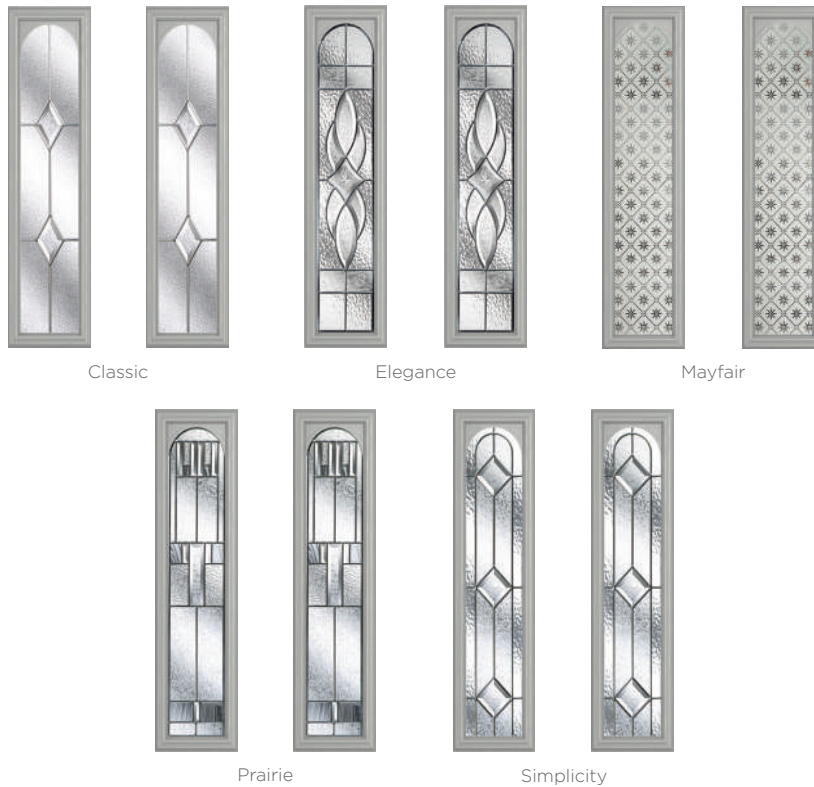

4 Build your own door at compdoor.co.uk

An Elegant Twist

Similar to the Whitmore but with an elegant twist, the Elmhurst offers a softer look with curved arch glazing.

5 Decorative Glass Options

Classic

Elegance