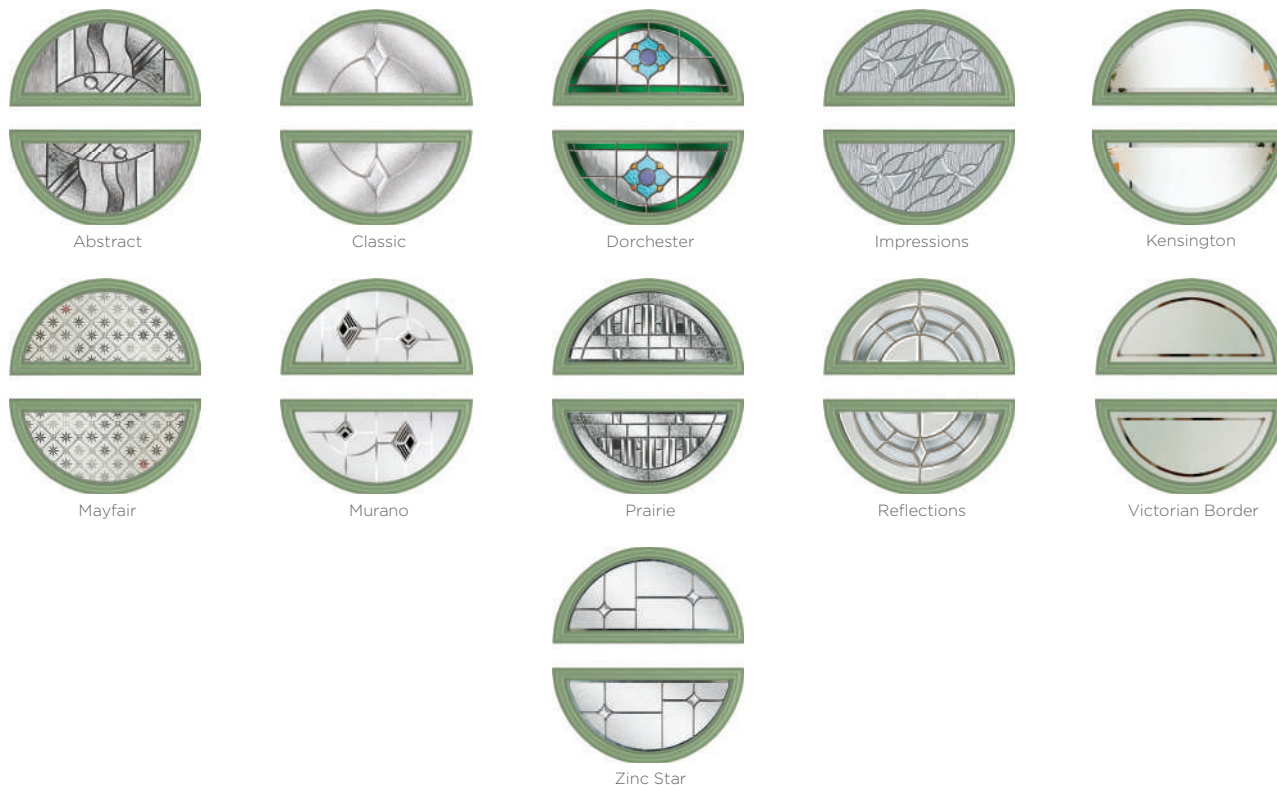

The All Rounder

The Kent door really is unique with its glazing design almost going full circle. This style looks equally good with one of the comprehensive glass designs as it does with simple satin glass.

11 Decorative Glass Options

Kent
Colour - Chartwell Green
Glass - Classic

This door is available with or without grooves

30 **Build your own door at compdoor.co.uk**