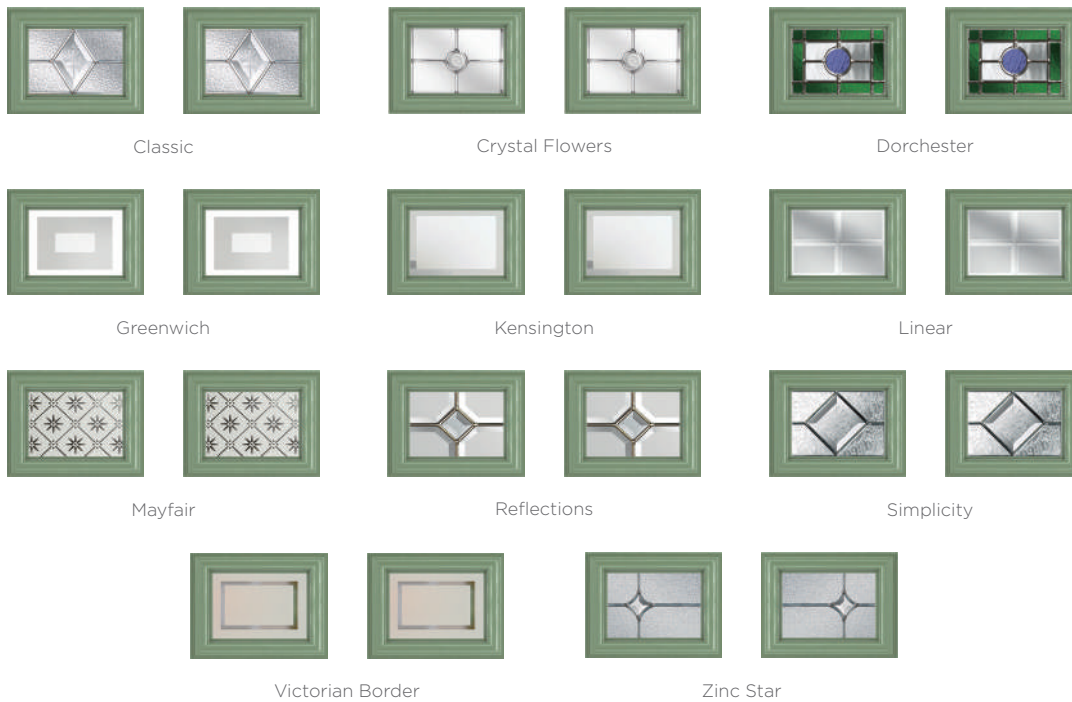

Majestic Masterpiece

The Middleton door complements authentic Edwardian and Georgian architecture with the option to include glazing in the top panels.

11 Decorative Glass Options

Middleton 2
Colour - Chartwell Green
Glass - Simplicity