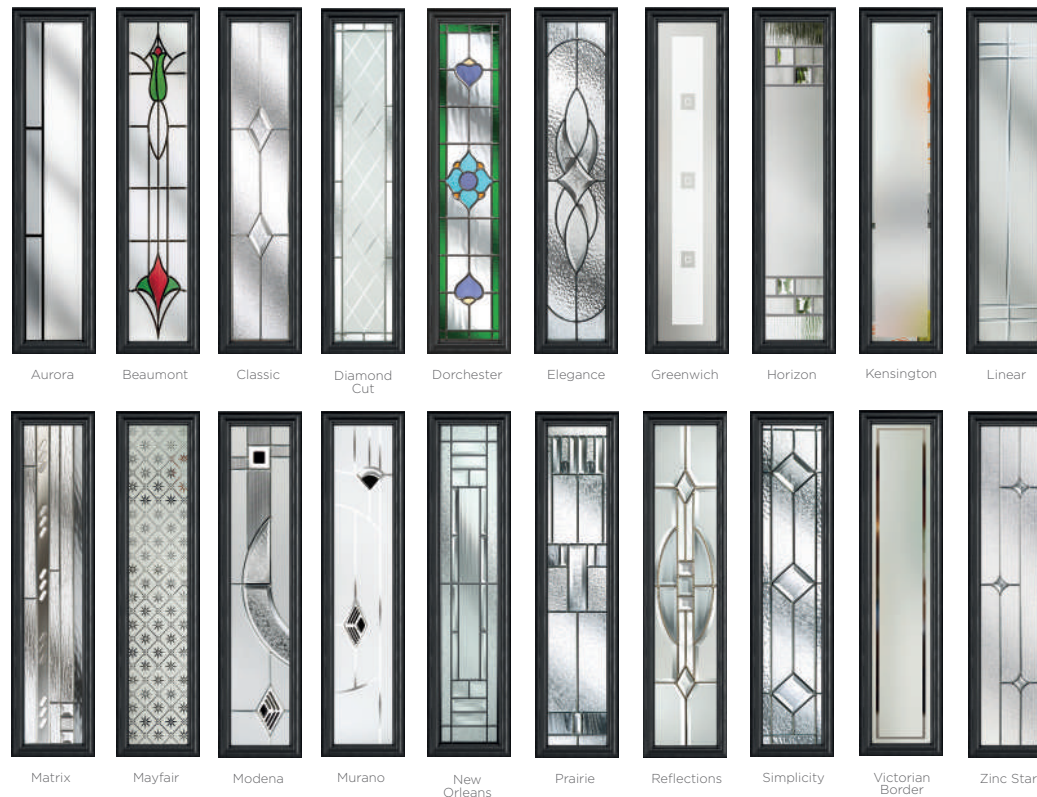

Scan the QR code
to design your
dream door online

A Timeless Classic

It's the most popular door style in the UK for a reason - because it works with just about every house type.

20 Decorative Glass Options